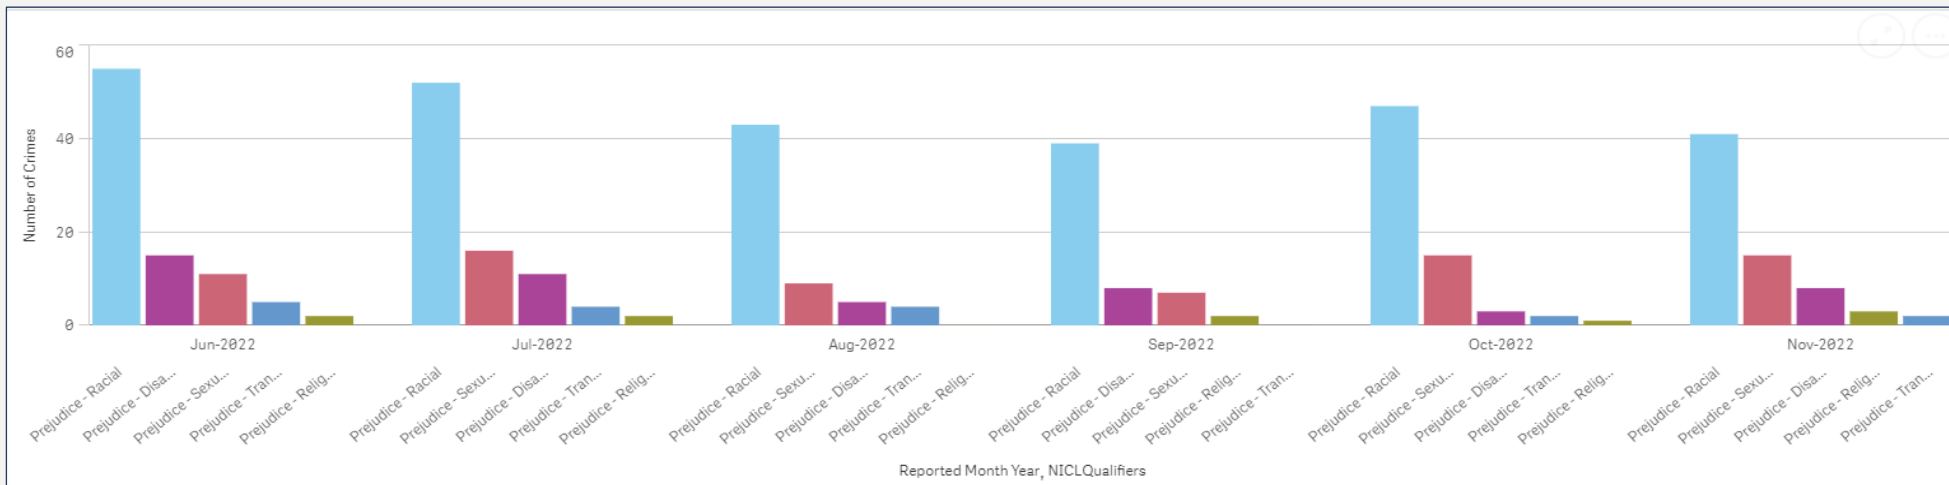

Performance – Hate Crime Overview

Force

Hate Crime is reporting as stable across the Force. Volumes are now reporting flatter across the year. Year on year trend data is reporting increases in Transgender and Sexual Orientation related hate which follows National trends.

Work by the Hate Crime Silver Scrutiny Panel on hate crime video to raise awareness of Hate Crime and how to report it, including details surrounding how the Criminal Justice System responds to it is ongoing. There is an increased focus on Out of Court Disposal outcomes relating to Hate Crimes.

Force Hate Crime (6 months to November 2022)

Amesbury CPT

	Number of Crimes	Change (number)	Change (%)
Total	28	-10	-26.3%
Prejudice – Racial	19	-9	-32.1%
Prejudice – Sexual orientation	4	-3	-42.9%
Prejudice - Disability	5	2	66.7%
Prejudice - Religion	0	0	0.0%
Prejudice - Transgender	0	0	0.0%

Year on year comparison December 2021 to November 2022 (note: an individual crime can be tagged with more than one prejudice type e.g. sexual orientation & transgender)